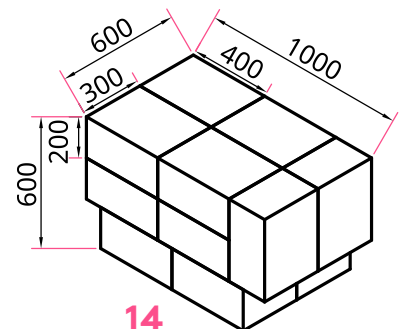

DOCKR

Urban Arrow Extra Large

525ℓ
volume

Max speed
25km/h

Drivetrain

Bosch Cargo Line
Enviolo Heavy Duty with AUTOMATIQ® shifting
Gates belt drive

Battery

500Wh
2 battery docks

Range

40km on a single battery
80km on dual batteries

Vehicle weight
65kg

Permissible total weight
250kg

14
reference
boxes