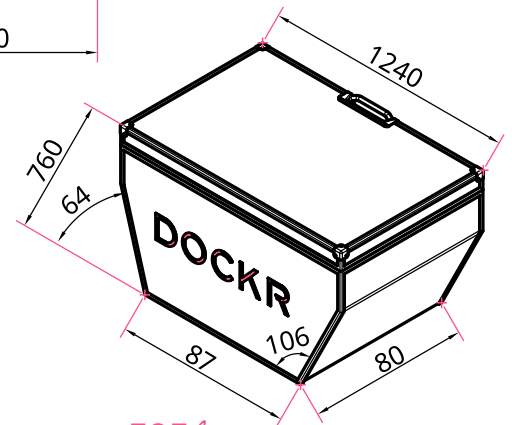

DOCKR

Urban Arrow Extra Large

525ℓ
volume

Max speed
25km/h

Drivetrain

Bosch Cargo Line
Enviolo Heavy Duty with AUTOMATIQ® shifting
Gates belt drive

Battery

500Wh
2 battery docks

Range

40km on a single battery
80km on dual batteries

Vehicle weight
65kg

Permissible total weight
250kg

14
reference
boxes