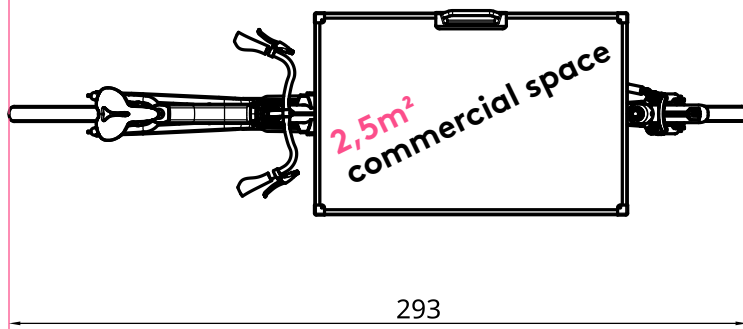

DOCKR

Urban Arrow Extra Large

525ℓ
volume

Max speed
25km/h

Drivetrain

Bosch Cargo Line
Enviolo Heavy Duty with AUTOMATIQ® shifting
Gates belt drive

Battery

500Wh
2 battery docks

Range

40km on a single battery
80km on dual batteries

Vehicle weight
65kg

Permissible total weight
250kg

14
reference
boxes