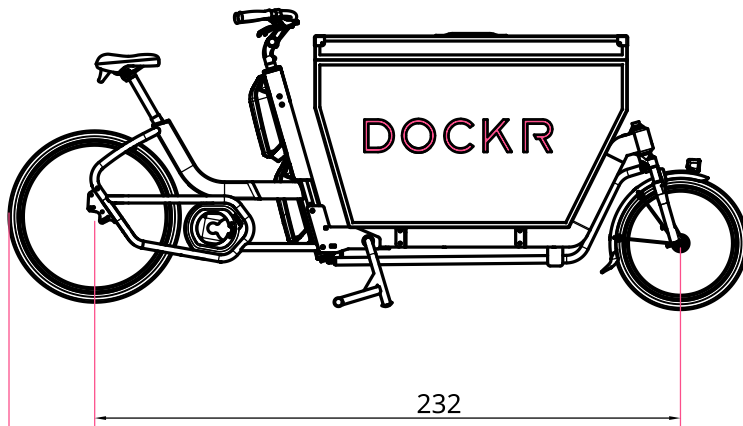

DOCKR

Urban Arrow Extra Large

525ℓ
volume

Max speed
25km/h

Drivetrain

Bosch Cargo Line
Enviolo Heavy Duty with AUTOMATIQ® shifting
Gates belt drive

Battery

500Wh
2 battery docks

Range

40km on a single battery
80km on dual batteries

Vehicle weight
65kg

Permissible total weight
250kg

14
reference
boxes