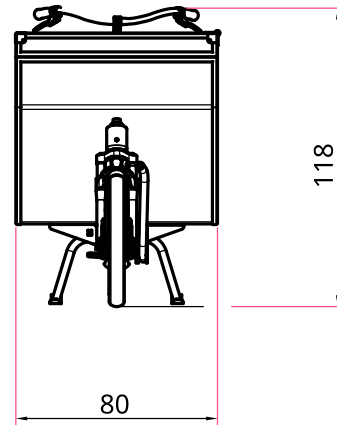

DOCKR

Urban Arrow Extra Large

525ℓ
volume

Max speed
25km/h

Drivetrain

Bosch Cargo Line
Enviolo Heavy Duty with AUTOMATIQ® shifting
Gates belt drive

Battery

500Wh
2 battery docks

Range

40km on a single battery
80km on dual batteries

Vehicle weight
65kg

Permissible total weight
250kg

14
reference
boxes