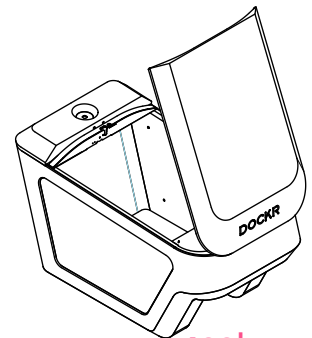

DOCKR

Urban Arrow Large

400l
volume

5,2m
Turning
circle

Max speed
25km/h

Drivetrain
Bosch Cargo Line
Enviolo Heavy Duty with AUTOMATIQ® shifting
Gates belt drive

Battery
500Wh
2 battery docks

Range
40km on a single battery
80km on dual batteries

Vehicle weight
65kg

Permissible total weight
250kg

Branding
Left and right 0,36 m² brand panel