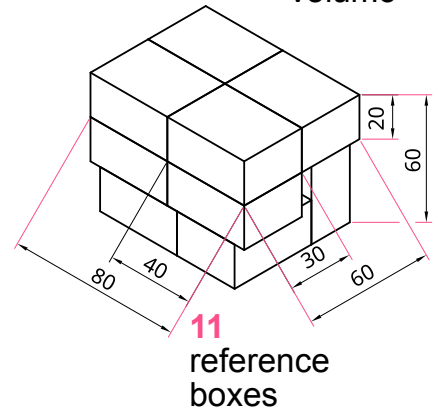

DOCKR

Urban Arrow Large

400l
volume

5,2m
Turning
circle

Max speed
25km/h

Drivetrain
Bosch Cargo Line
Enviolo Heavy Duty with AUTOMATIQ® shifting
Gates belt drive

Battery
500Wh
2 battery docks

Range
40km on a single battery
80km on dual batteries

Vehicle weight
65kg

Permissible total weight
250kg

Branding
Left and right 0,36 m² brand panel