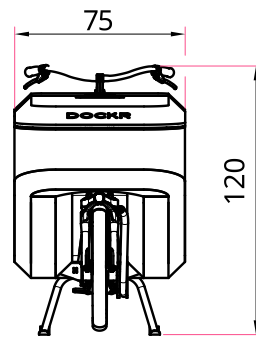

DOCKR

Urban Arrow Large

400l
volume

5,2m
Turning
circle

Max speed
25km/h

Drivetrain
Bosch Cargo Line
Enviolo Heavy Duty with AUTOMATIQ® shifting
Gates belt drive

Battery
500Wh
2 battery docks

Range
40km on a single battery
80km on dual batteries

Vehicle weight
65kg

Permissible total weight
250kg

Branding
Left and right 0,36 m² brand panel