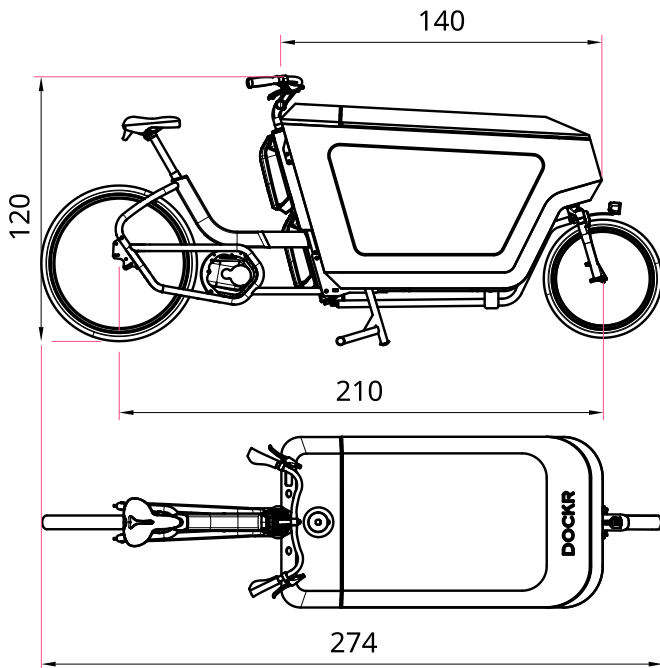

DOCKR

Urban Arrow Large

400l
volume

5,2m
Turning
circle

Max speed
25km/h

Drivetrain
Bosch Cargo Line
Enviolo Heavy Duty with AUTOMATIQ® shifting
Gates belt drive

Battery
500Wh
2 battery docks

Range
40km on a single battery
80km on dual batteries

Vehicle weight
65kg

Permissible total weight
250kg

Branding
Left and right 0,36 m² brand panel