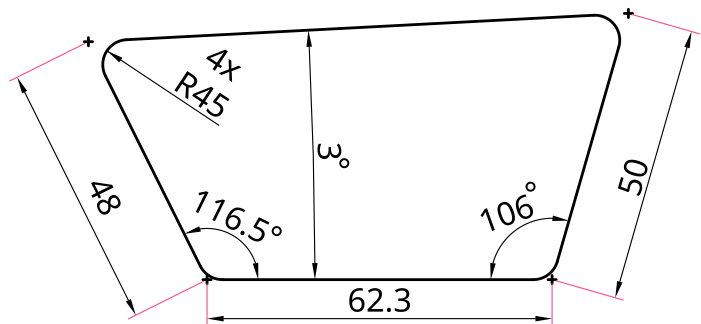

DOCKR

Urban Arrow Large

400l
volume

5,2m
Turning
circle

Max speed
25km/h

Drivetrain
Bosch Cargo Line
Enviolo Heavy Duty with AUTOMATIQ® shifting
Gates belt drive

Battery
500Wh
2 battery docks

Range
40km on a single battery
80km on dual batteries

Vehicle weight
65kg

Permissible total weight
250kg

Branding
Left and right 0,36 m² brand panel