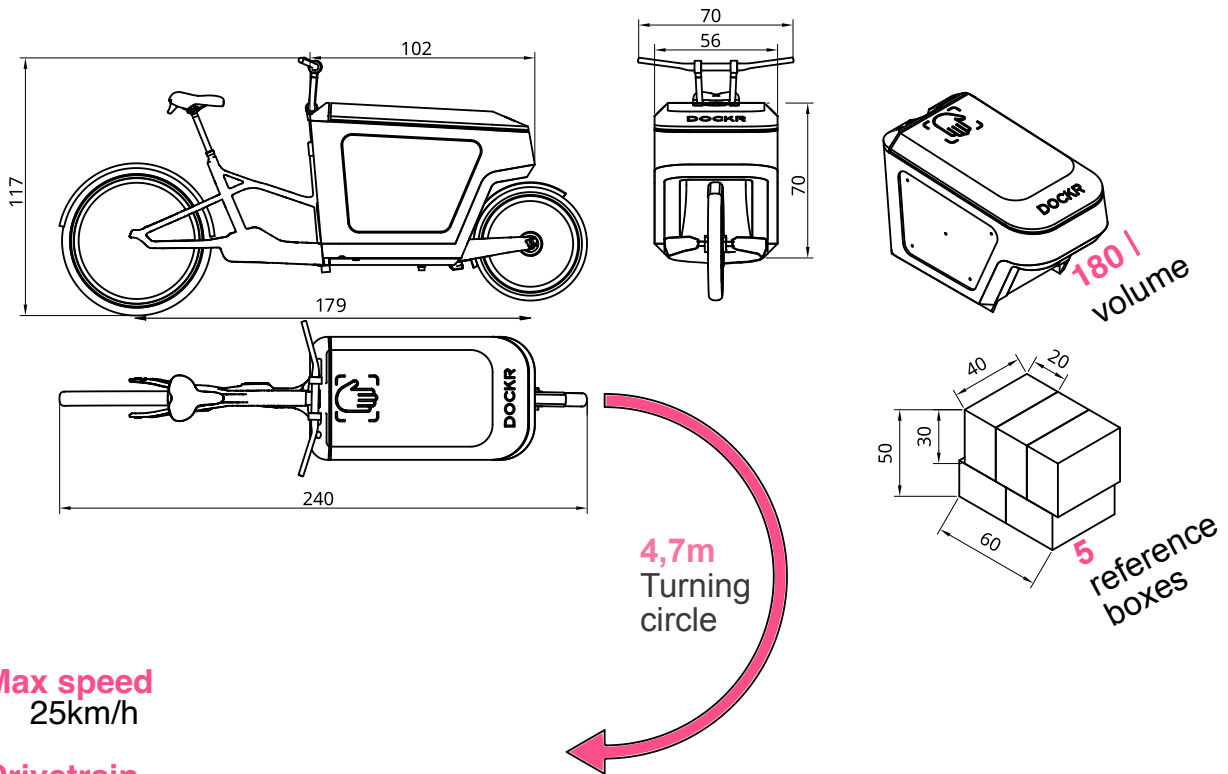

# DOCKR

Kettler

**Max speed**  
25km/h

**Drivetrain**  
Bosch Cargo Line  
Enviolo Heavy Duty with AUTOMATIQ® shifting  
Gates belt drive

**Batteries**  
625Wh  
2 battery docks

**Range**  
50km on a single battery  
100km on dual batteries

**Vehicle weight**  
63kg

**Permissible total weight**  
250kg

**Branding**  
Left and right 0,23 m<sup>2</sup> brand panel